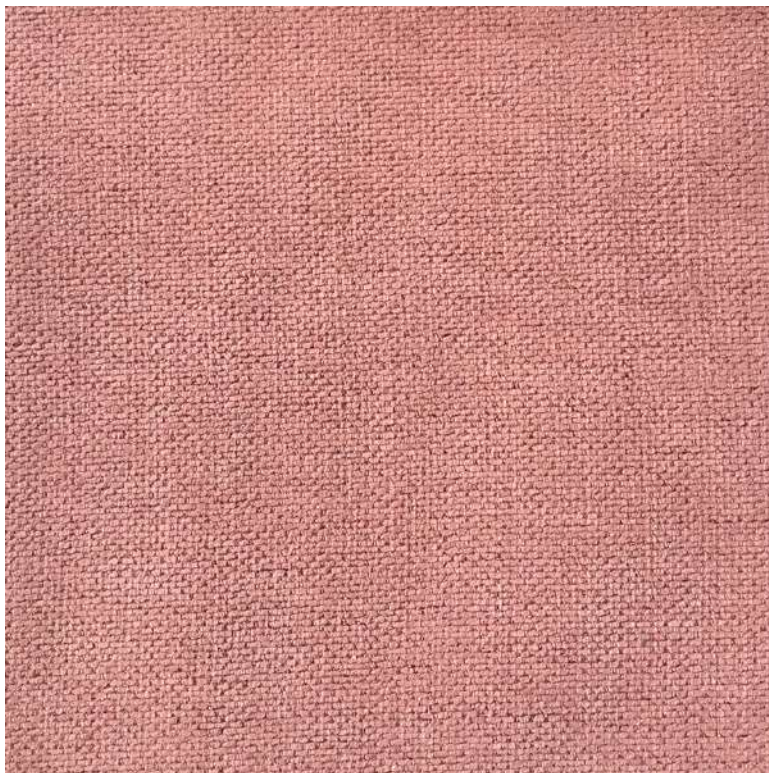

IRA

SPECIFICATION SHEET:

PRODUCT : IRA

COLLECTION NAME : IRA

COMPOSITION : 100% POLYESTER

WIDTH : 140 CM

WEIGHT/GSM : 390 GSM

MARTINDLE : 50000+

IRA ANTIQUE WHITE

IRA DIM GREY

IRA FAIR GREEN

IRA FIRE

IRA IRON

IRA MAROON

IRA PEARL GREY

IRA PINE

IRA ROYAL

IRA SALMON

IRA SAND PINK

IRA SEAL GREY

IRA STEEL BLUE

IRA SWAROVSKI

IRA TERRACOTTA

IRA YALE BLUE