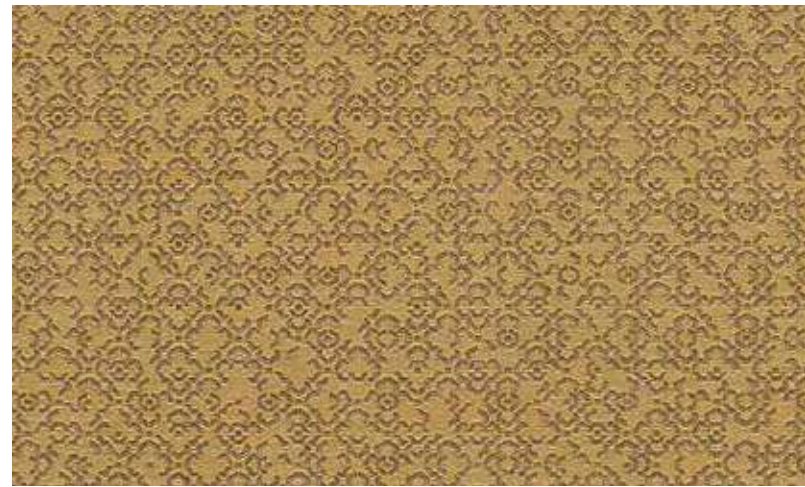

37861-2

37861-3

37861-4

The "SAID - Marrakech" wallpaper brings sunshine, warmth and eastern flair to your home. It is reminiscent of a Persian carpet with a base of bold red tones perfectly accentuated with soft shades of green beige. It exudes cosiness and comfort!

37868-1

37868-2

37868-3

At first glance, the wallpaper looks like a golden puzzle. But when you take another look, you can see tiny geometric flowers dotted across the surface, giving the appearance of a 3-D pattern. If you are looking for an elegant, high-quality golden wallpaper, look no further than "SAID - Marrakech". The colour palette ranges from russet to petrol.