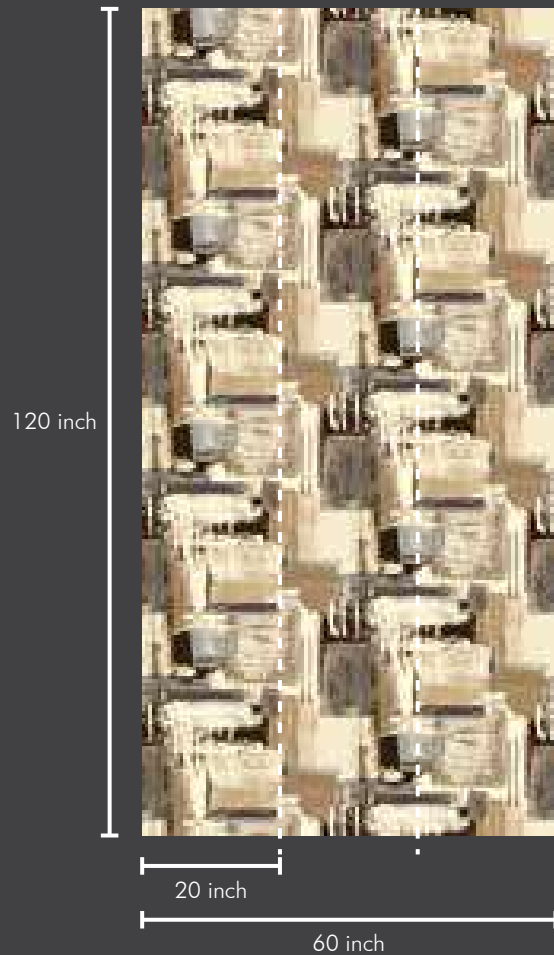

SMART WALLPAPER

ONE ROLL. ONE DESIGN. ZERO WASTAGE.

3 panels