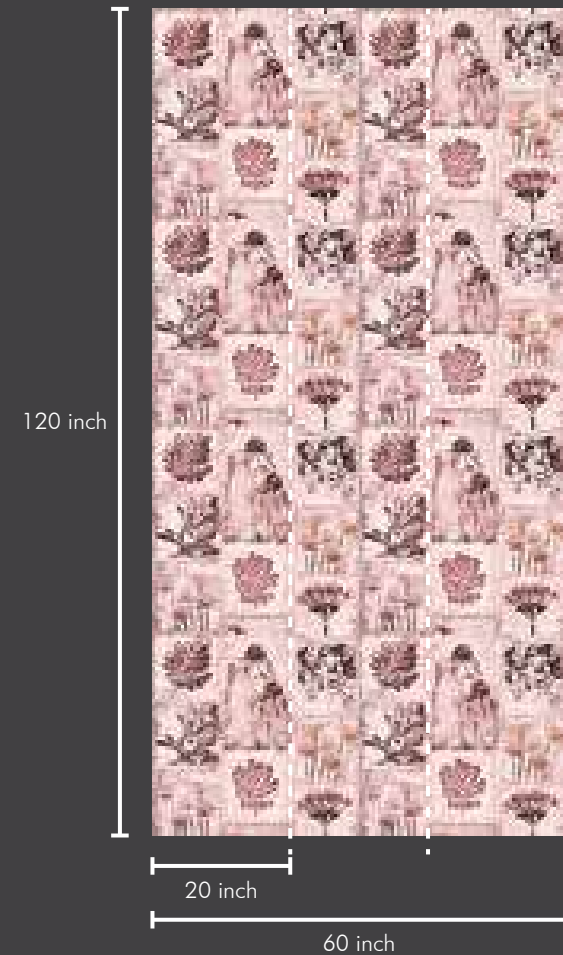

# SMART WALLPAPER

ONE ROLL. ONE DESIGN. ZERO WASTAGE.

3 panels

3 panels

3 panels

Roll Size : 20 inch x 360 inch = 50 sft.  
Panel Size : 20 inch x 120 inch = 17 sft.

SW1011-1

3 panels