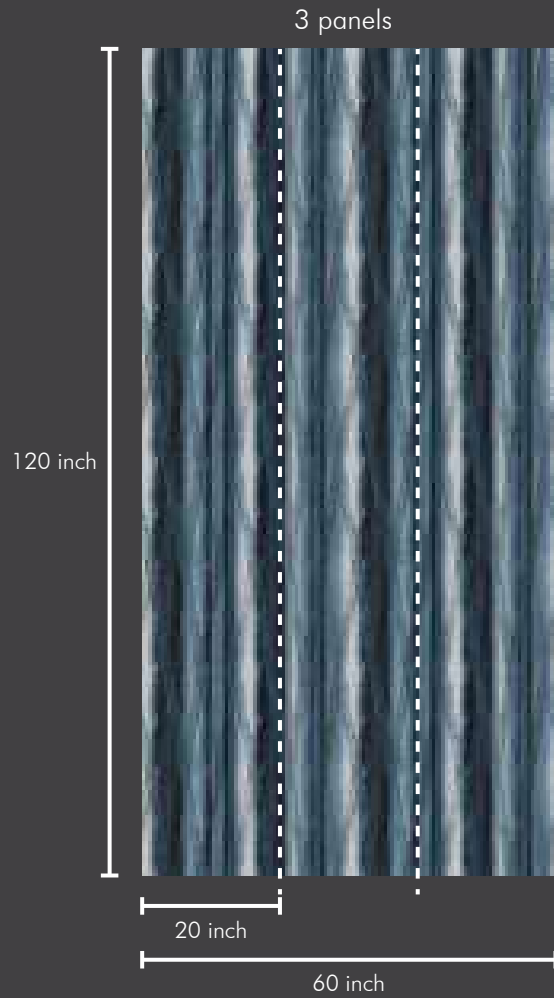

SMART WALLPAPER

ONE ROLL. ONE DESIGN. ZERO WASTAGE.

SW1003-2