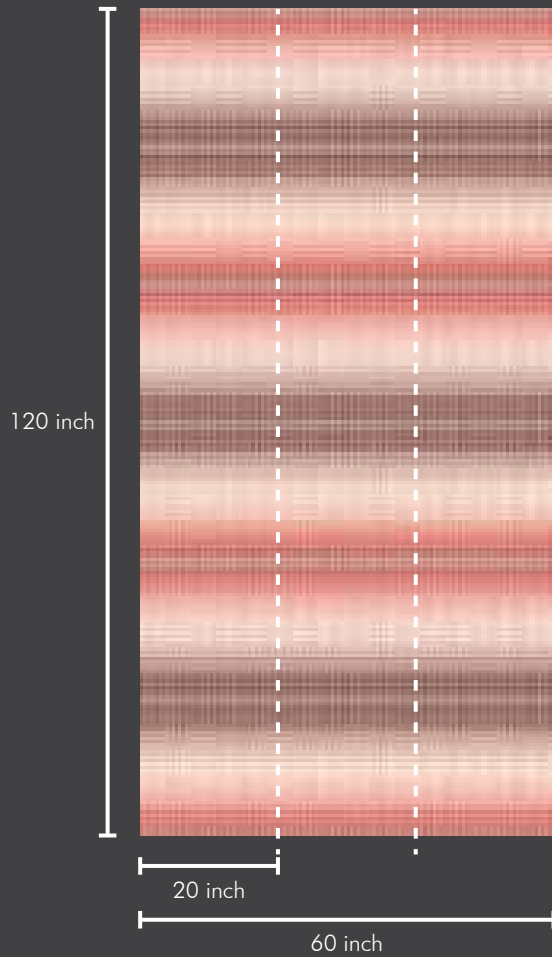

3 panels

120 inch

20 inch

60 inch

Roll Size : 20 inch x 360 inch = 50 sft.

Panel Size : 20 inch x 120 inch = 17 sft.

**SMART WALLPAPER**  
ONE ROLL. ONE DESIGN. ZERO WASTAGE.

3 panels