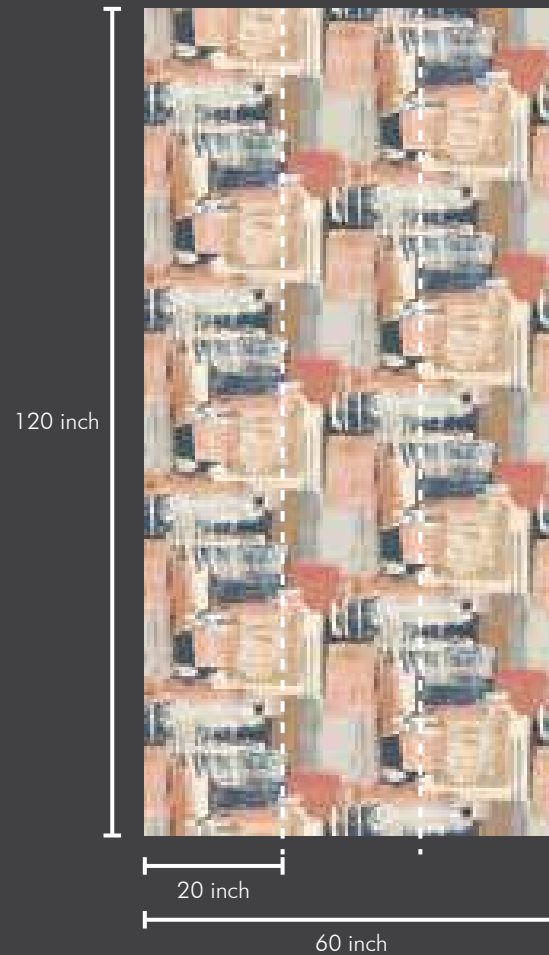

SMART WALLPAPER

ONE ROLL. ONE DESIGN. ZERO WASTAGE.

3 panels

3 panels

3 panels