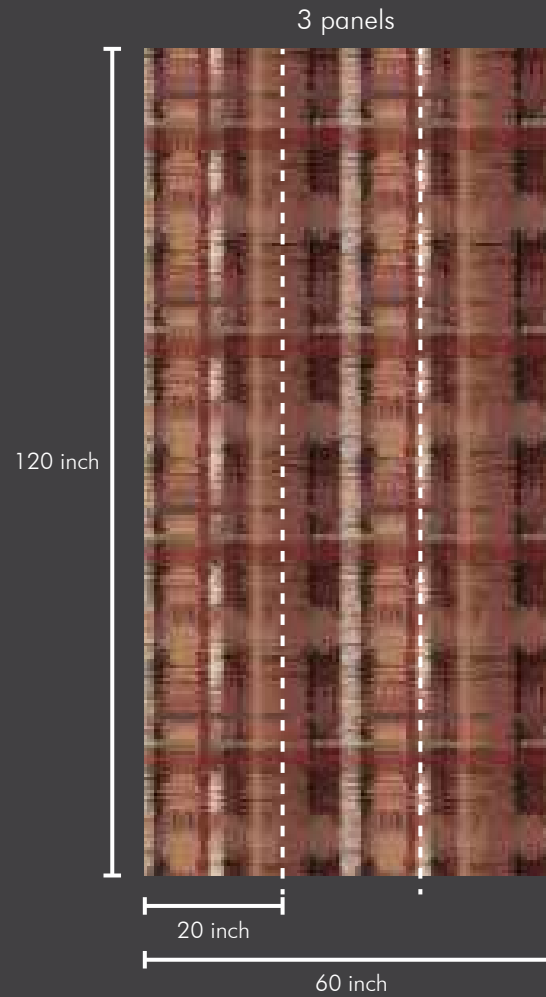

SMART WALLPAPER

ONE ROLL. ONE DESIGN. ZERO WASTAGE.

SW1009-3