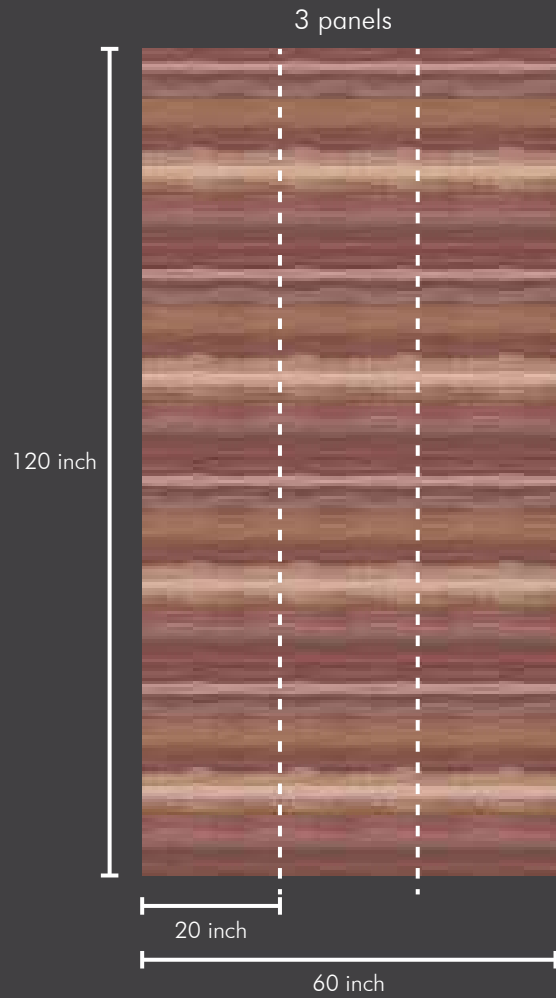

SW1006-3

SW1006-4

SW1007-1

Roll Size : 20 inch x 360 inch = 50 sft.

Panel Size : 20 inch x 120 inch = 17 sft.

**SMART WALLPAPER**  
ONE ROLL. ONE DESIGN. ZERO WASTAGE.

**SW1007-2**

**SW1007-4**