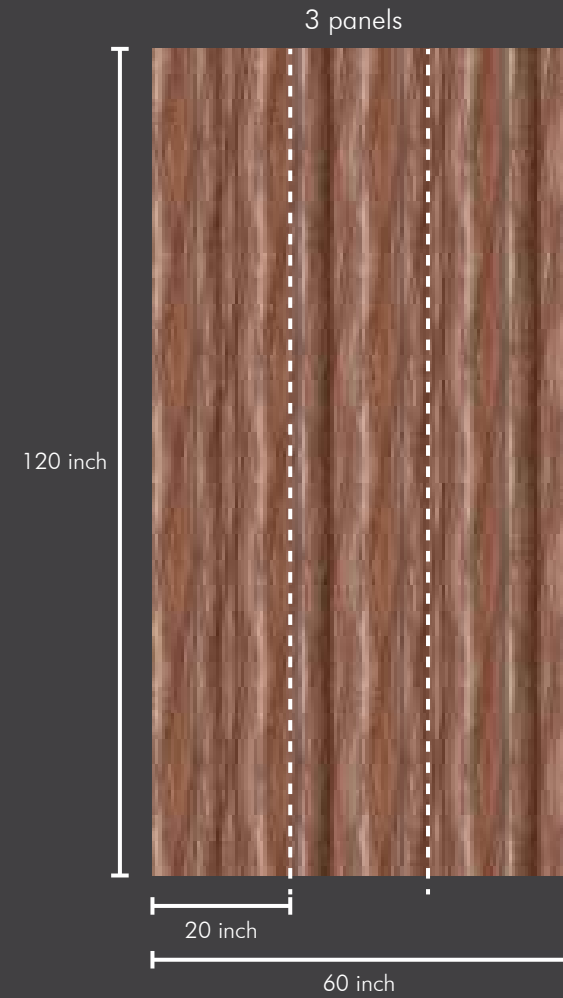

SMART WALLPAPER

ONE ROLL. ONE DESIGN. ZERO WASTAGE.

SW1003-5