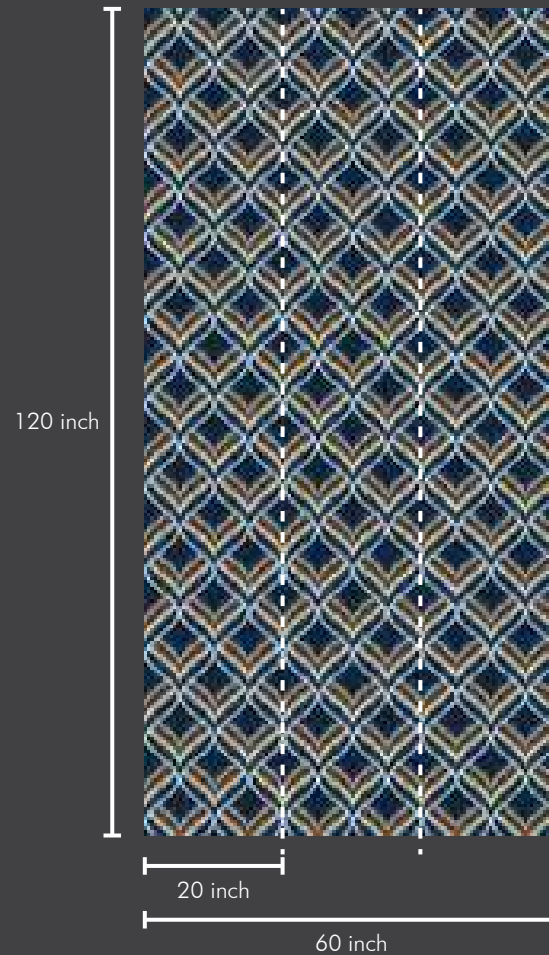

SMART WALLPAPER

ONE ROLL. ONE DESIGN. ZERO WASTAGE.

3 panels

3 panels

3 panels