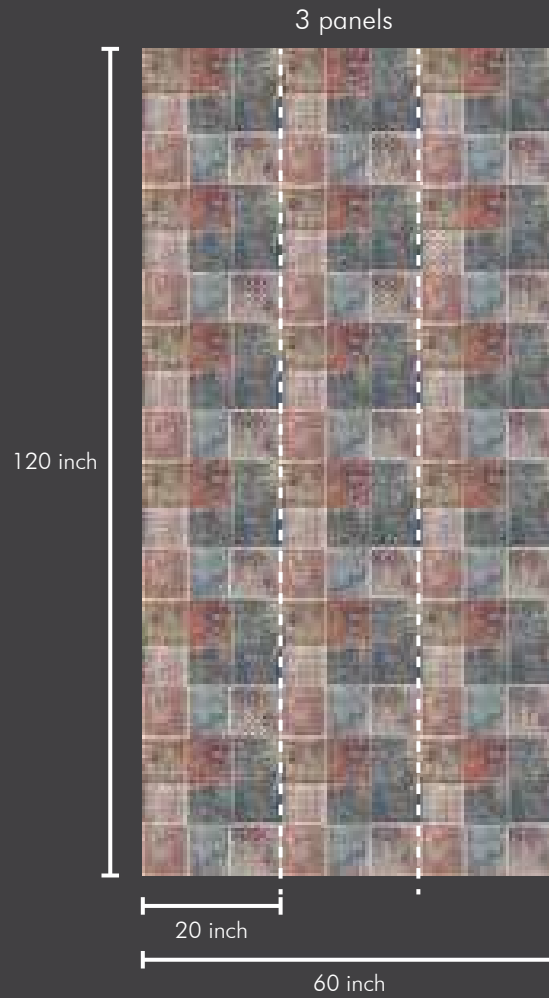

SMART WALLPAPER
ONE ROLL. ONE DESIGN. ZERO WASTAGE.

SW1012-3