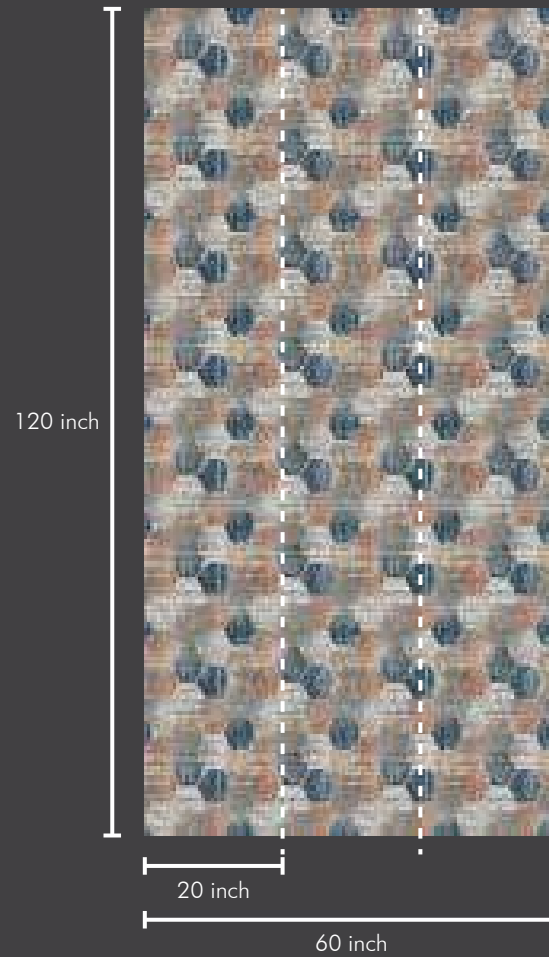

SMART WALLPAPER

ONE ROLL. ONE DESIGN. ZERO WASTAGE.

3 panels

3 panels

3 panels