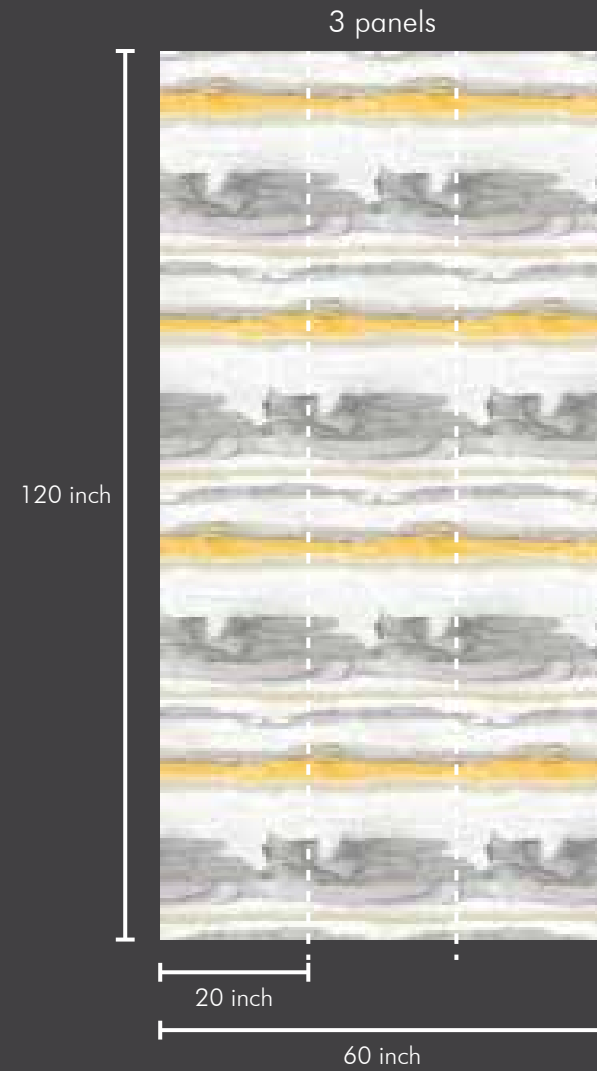

#### **Roll Size:**

This wallpaper comes in roll size of 20" X 360" = 50 sft --- Consisting of design matched three panels of 20" X 120" each, in one single roll. So ZERO wastage in design match.

Roll Size : 20 inch x 360 inch = 50 sft.

Panel Size : 20 inch x 120 inch = 17 sft.

**SMART WALLPAPER**  
ONE ROLL. ONE DESIGN. ZERO WASTAGE.

3 panels

**SW1002-2**

3 panels

**SW1002-3**

3 panels

**SW1002-5**

SW1002-4

Roll Size : 20 inch x 360 inch = 50 sft.

Panel Size : 20 inch x 120 inch = 17 sft.

SW1003-1

3 panels

120 inch

20 inch