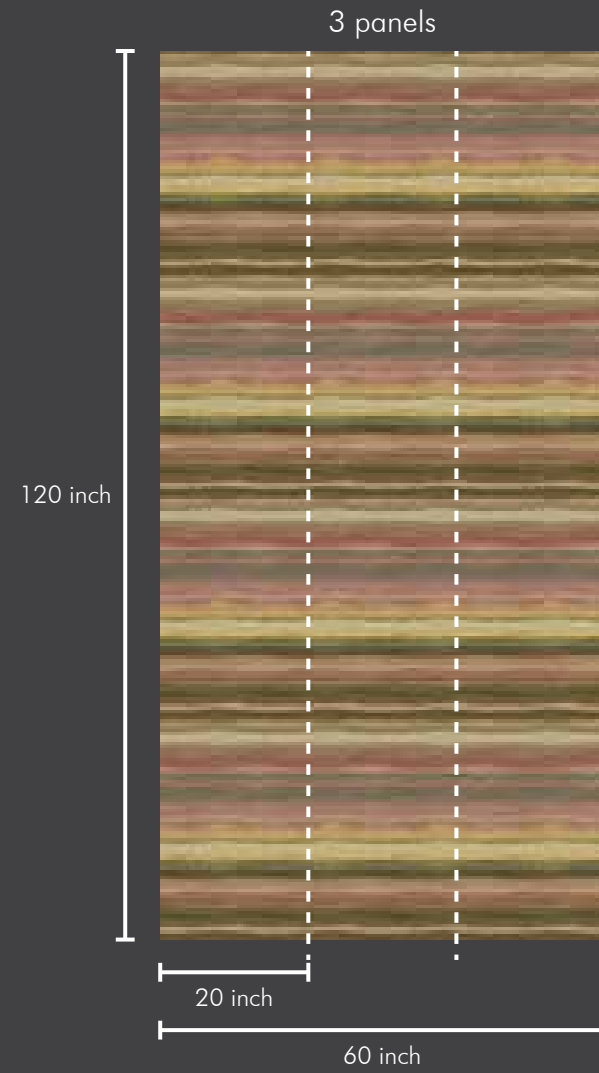

# SMART WALLPAPER

ONE ROLL. ONE DESIGN. ZERO WASTAGE.

3 panels

SW1006-2

3 panels

SW1006-5

3 panels

SW1006-6

SW1006-3

SW1006-4

SW1007-1

Roll Size : 20 inch x 360 inch = 50 sft.

Panel Size : 20 inch x 120 inch = 17 sft.

**SMART WALLPAPER**  
ONE ROLL. ONE DESIGN. ZERO WASTAGE.

**SW1007-2**

**SW1007-4**