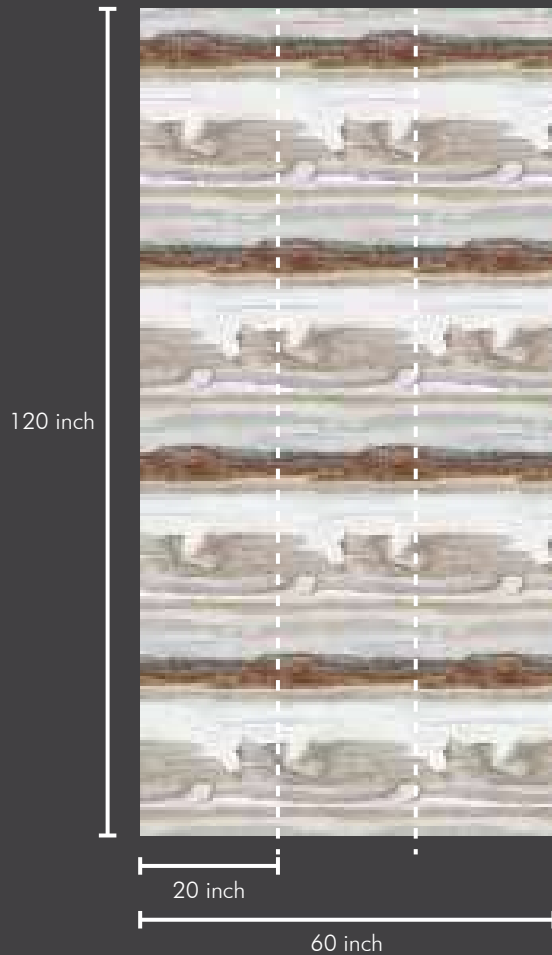

SMART WALLPAPER
ONE ROLL. ONE DESIGN. ZERO WASTAGE.

3 panels

SW1002-2