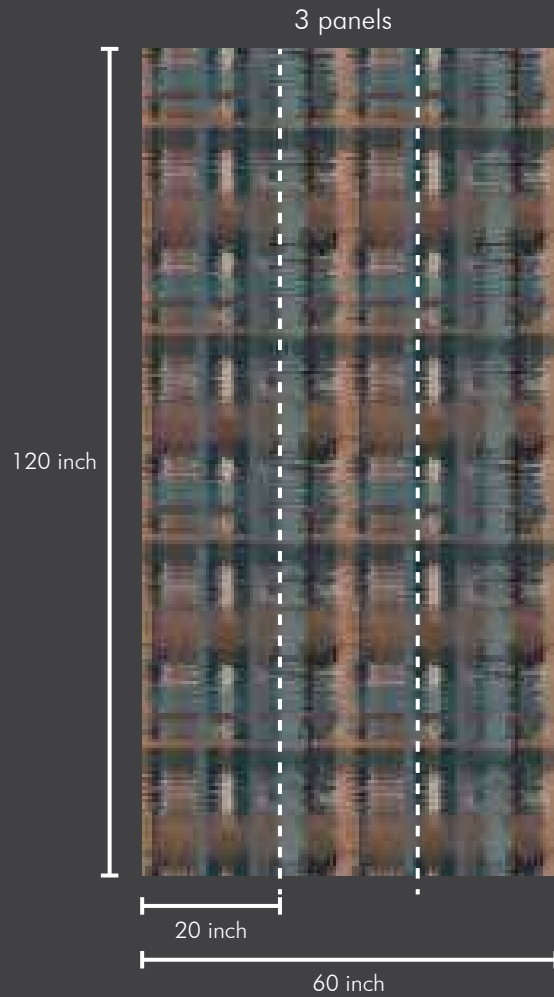

SMART WALLPAPER

ONE ROLL. ONE DESIGN. ZERO WASTAGE.

SW1009-2