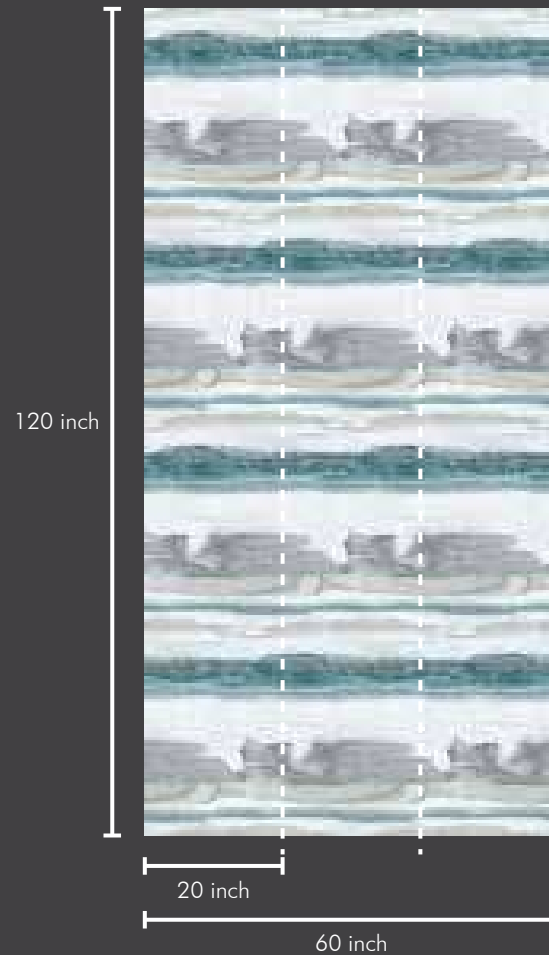

#### **Roll Size:**

This wallpaper comes in roll size of 20" X 360" = 50 sft --- Consisting of design matched three panels of 20" X 120" each, in one single roll. So ZERO wastage in design match.

Roll Size : 20 inch x 360 inch = 50 sft.

Panel Size : 20 inch x 120 inch = 17 sft.

**SMART WALLPAPER**  
ONE ROLL. ONE DESIGN. ZERO WASTAGE.

3 panels

**SW1002-2**

3 panels

**SW1002-3**

3 panels