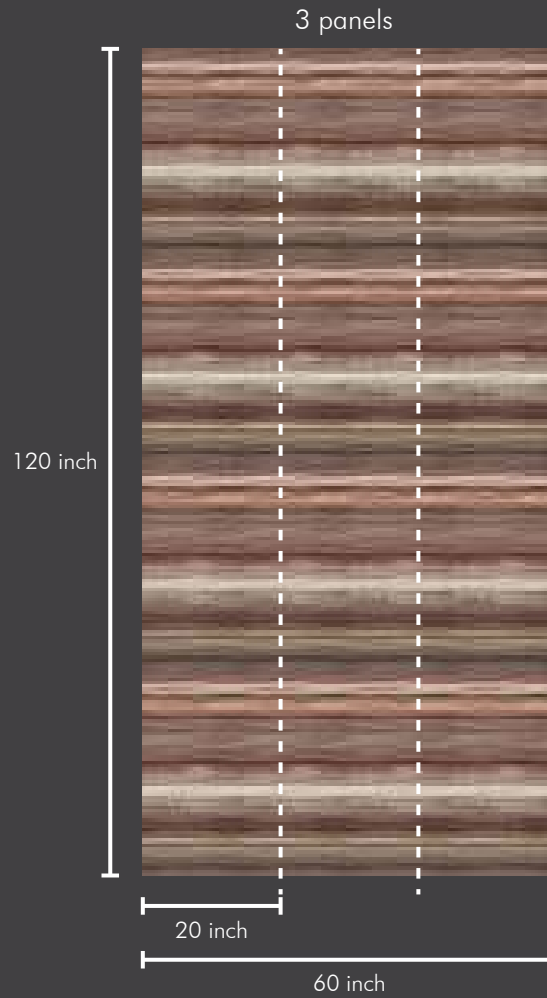

SW1006-3

SW1006-4

SW1007-1

Roll Size : 20 inch x 360 inch = 50 sft.

Panel Size : 20 inch x 120 inch = 17 sft.

**SMART WALLPAPER**  
ONE ROLL. ONE DESIGN. ZERO WASTAGE.

**SW1007-2**

**SW1007-4**