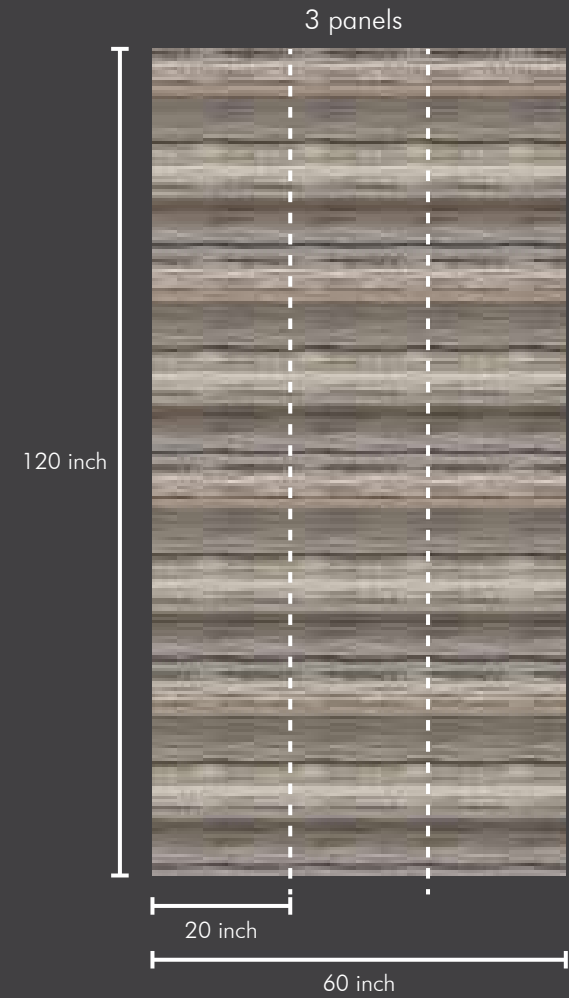

SW1006-3

SW1006-4

SW1007-1

Roll Size : 20 inch x 360 inch = 50 sft.

Panel Size : 20 inch x 120 inch = 17 sft.

**SMART WALLPAPER**  
ONE ROLL. ONE DESIGN. ZERO WASTAGE.

**SW1007-2**

**SW1007-4**