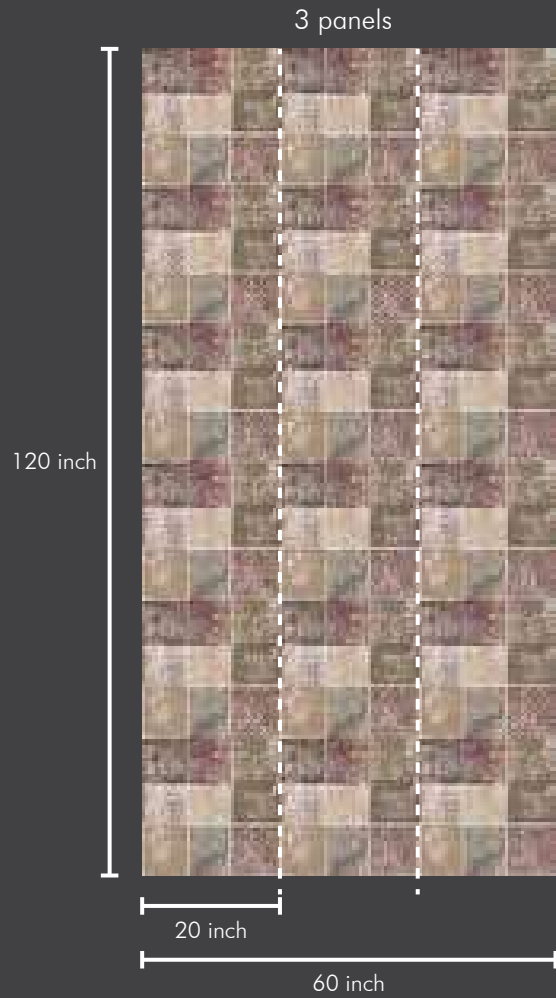

120 inch

20 inch

60 inch

Roll Size : 20 inch x 360 inch = 50 sft.

Panel Size : 20 inch x 120 inch = 17 sft.

# SMART WALLPAPER

ONE ROLL. ONE DESIGN. ZERO WASTAGE.

3 panels

3 panels

3 panels

SW1011-4

Roll Size : 20 inch x 360 inch = 50 sft.

Panel Size : 20 inch x 120 inch = 17 sft.

SW1012-1

3 panels

120 inch

20 inch

60 inch

Roll Size : 20 inch x 360 inch = 50 sft.

Panel Size : 20 inch x 120 inch = 17 sft.

**SMART WALLPAPER**  
ONE ROLL. ONE DESIGN. ZERO WASTAGE.

**SW1012-2**

**SW1012-3**

**SW1012-4**

SW1012-5

3 panels

120 inch

20 inch

60 inch