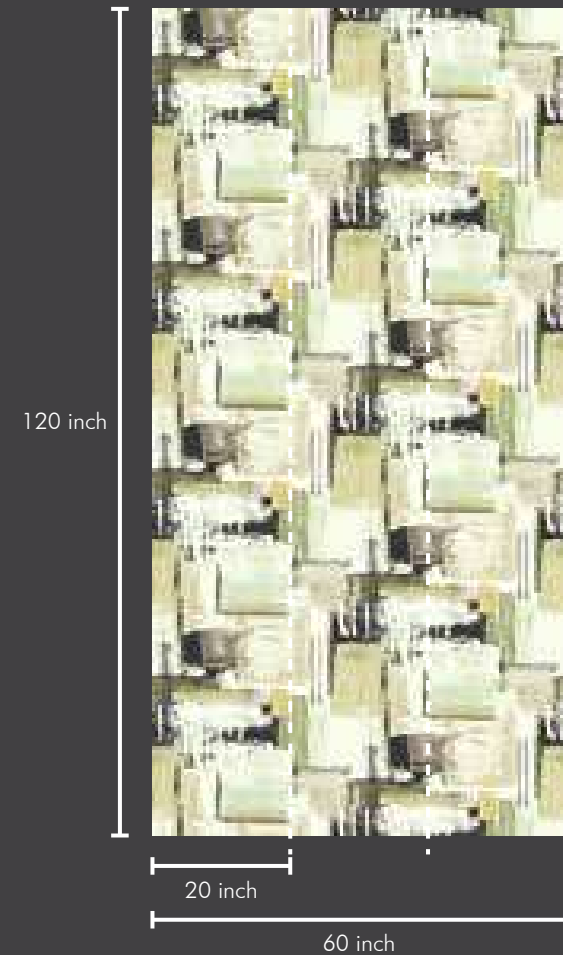

SMART WALLPAPER

ONE ROLL. ONE DESIGN. ZERO WASTAGE.

3 panels

3 panels

3 panels