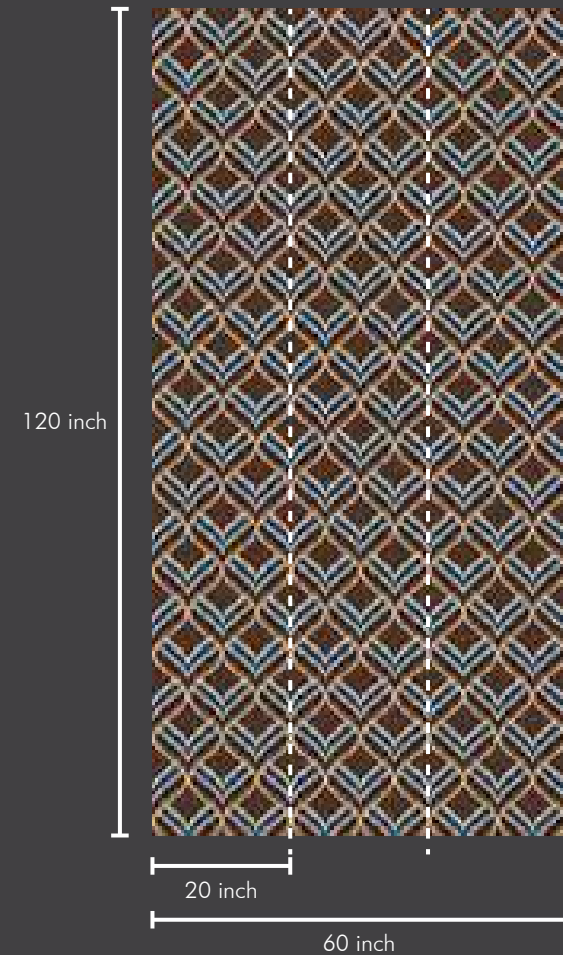

SMART WALLPAPER

ONE ROLL. ONE DESIGN. ZERO WASTAGE.

3 panels

3 panels

3 panels