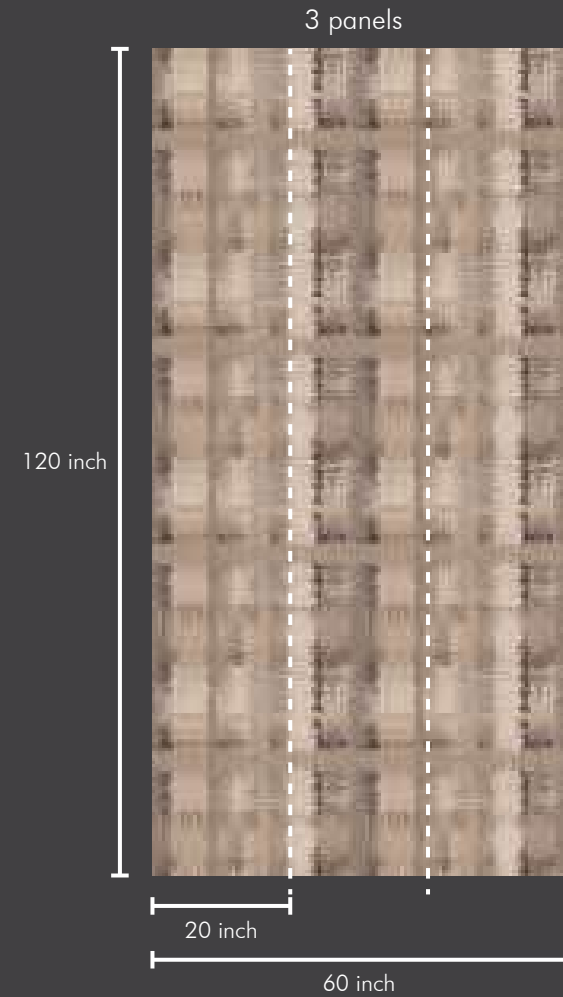

# SMART WALLPAPER

ONE ROLL. ONE DESIGN. ZERO WASTAGE.

SW1009-2

SW1009-3

SW1009-4

SW1009-5

3 panels

120 inch