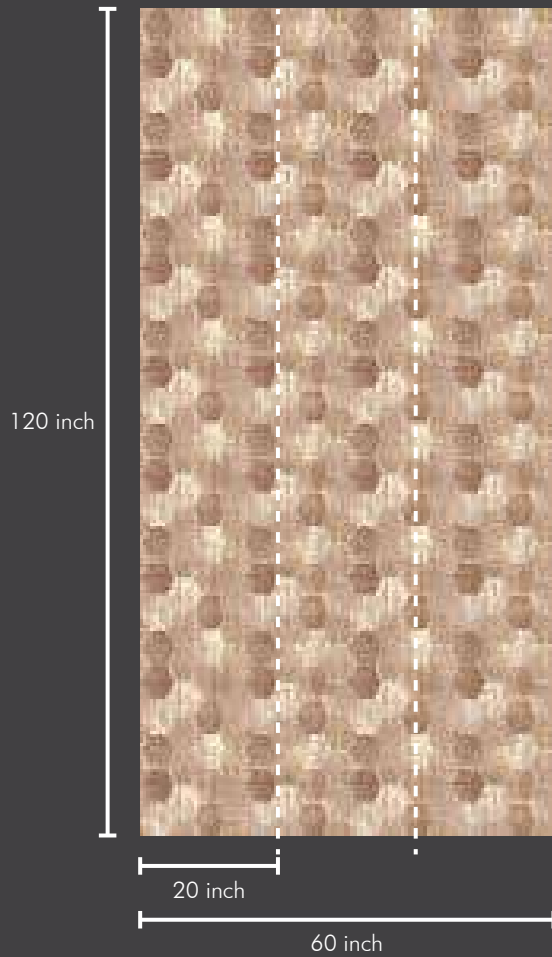

SMART WALLPAPER

ONE ROLL. ONE DESIGN. ZERO WASTAGE.

3 panels