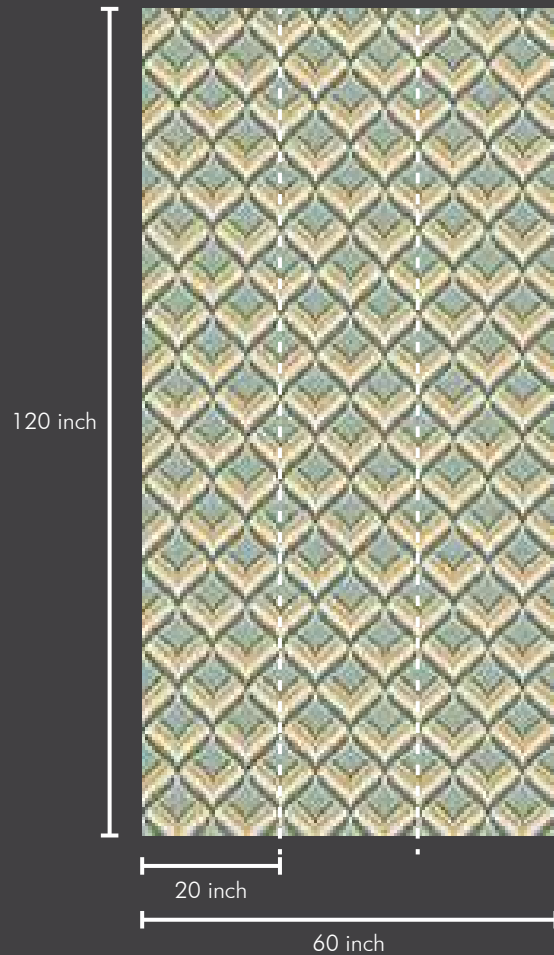

SMART WALLPAPER

ONE ROLL. ONE DESIGN. ZERO WASTAGE.

3 panels