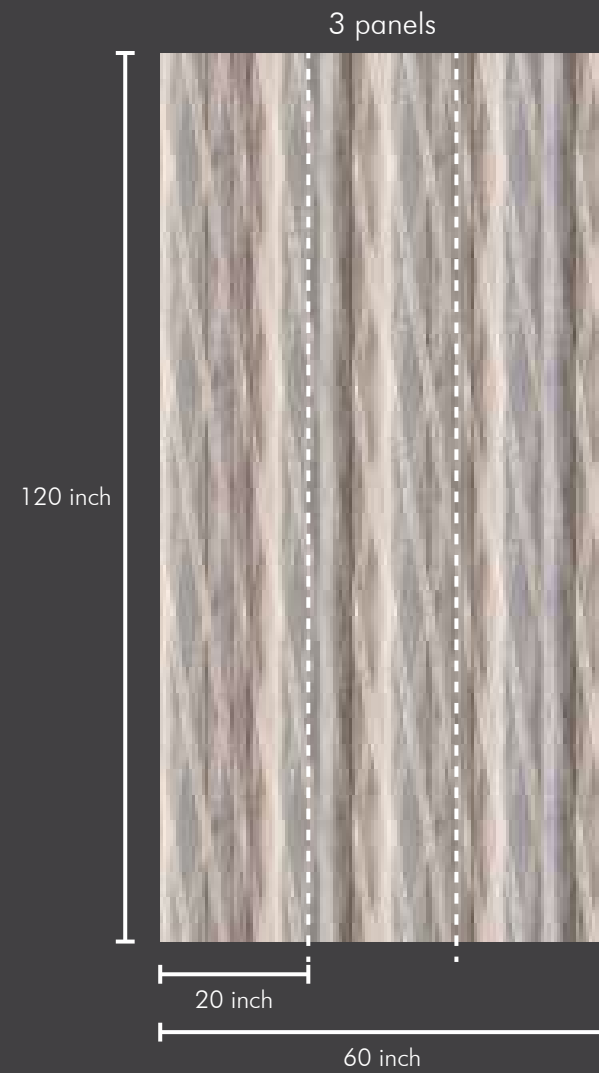

#### **Roll Size:**

This wallpaper comes in roll size of 20" X 360" = 50 sft --- Consisting of design matched three panels of 20" X 120" each, in one single roll. So ZERO wastage in design match.

**SW1002-5**

SW1002-4

Roll Size : 20 inch x 360 inch = 50 sft.

Panel Size : 20 inch x 120 inch = 17 sft.

SW1003-1

3 panels

120 inch

20 inch