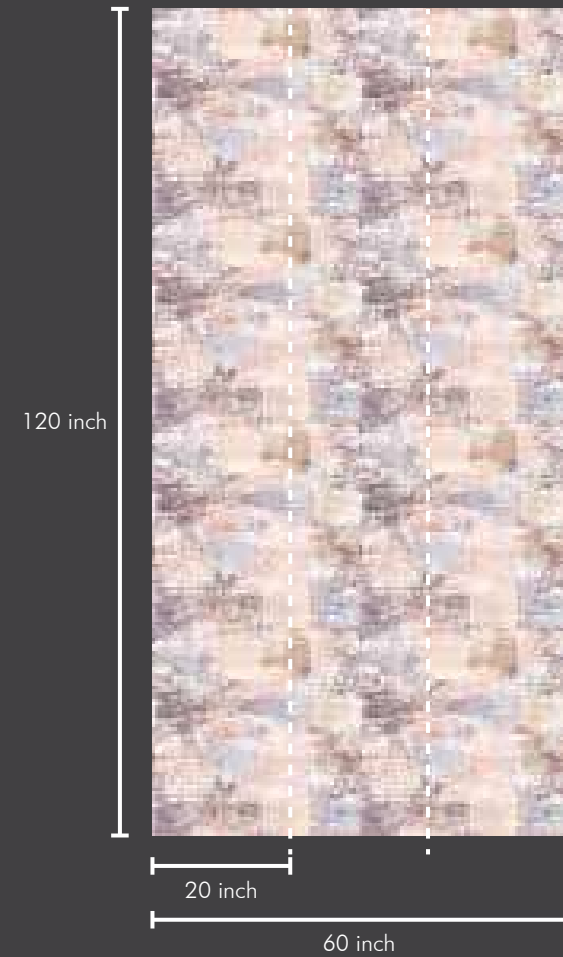

3 panels

SW1006-6