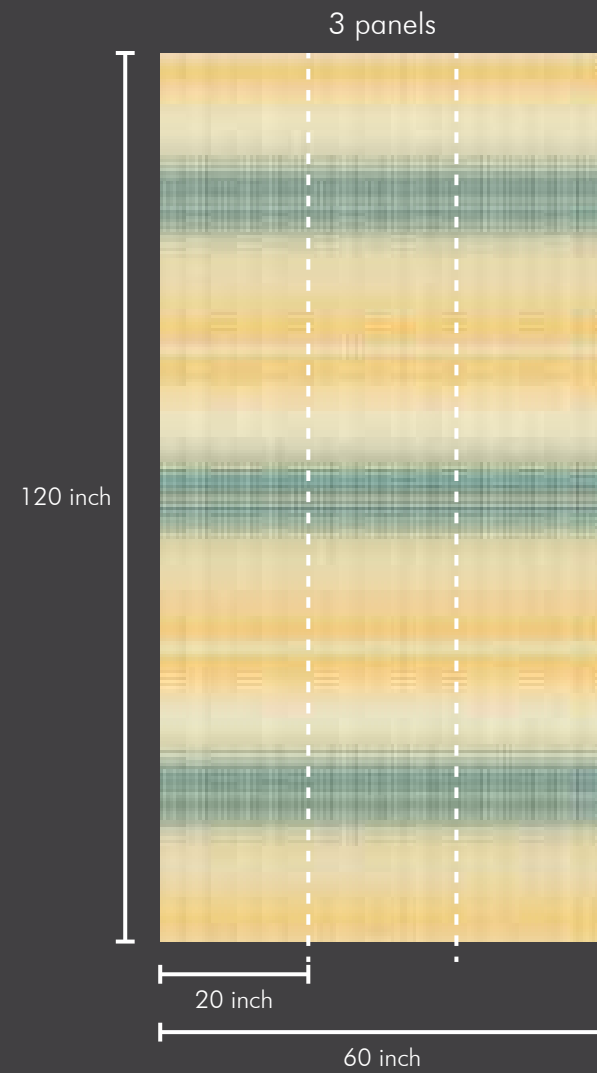

3 panels

120 inch

20 inch

60 inch

Roll Size : 20 inch x 360 inch = 50 sft.

Panel Size : 20 inch x 120 inch = 17 sft.

**SMART WALLPAPER**  
ONE ROLL. ONE DESIGN. ZERO WASTAGE.

3 panels

**SW1005-2**

3 panels

**SW1005-3**

3 panels

**SW1005-4**

SW1005-5

Roll Size : 20 inch x 360 inch = 50 sft.

Panel Size : 20 inch x 120 inch = 17 sft.