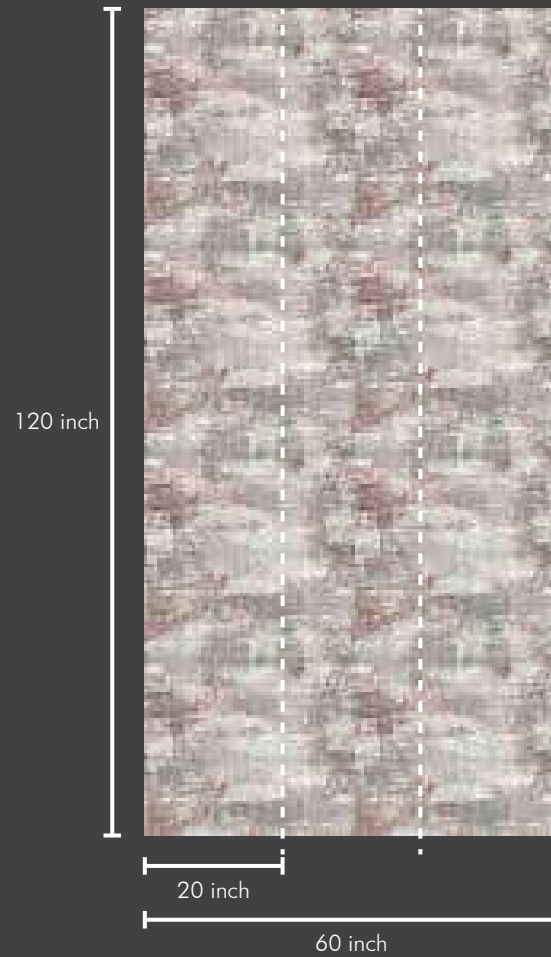

3 panels

SW1006-5