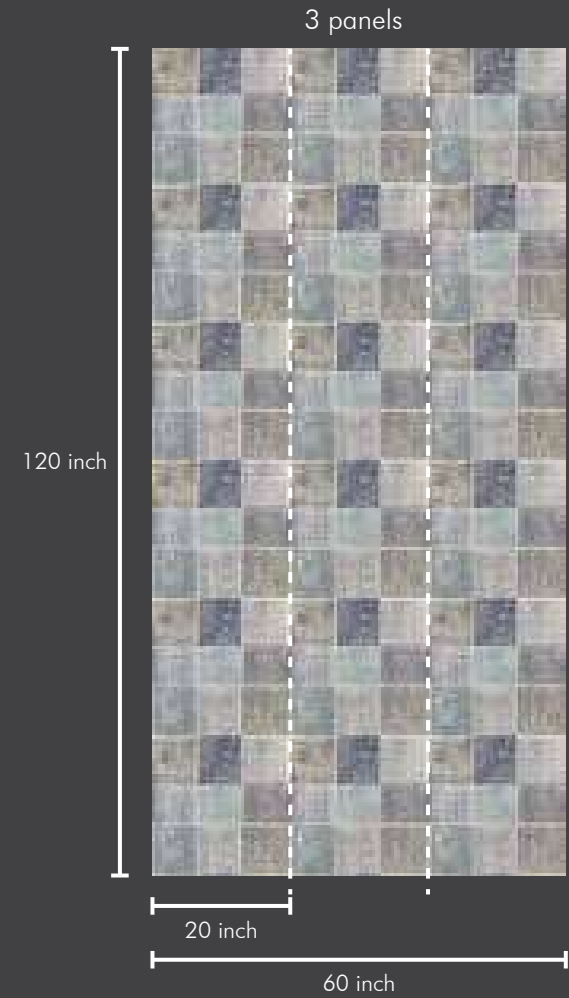

SMART WALLPAPER
ONE ROLL. ONE DESIGN. ZERO WASTAGE.

SW1012-4