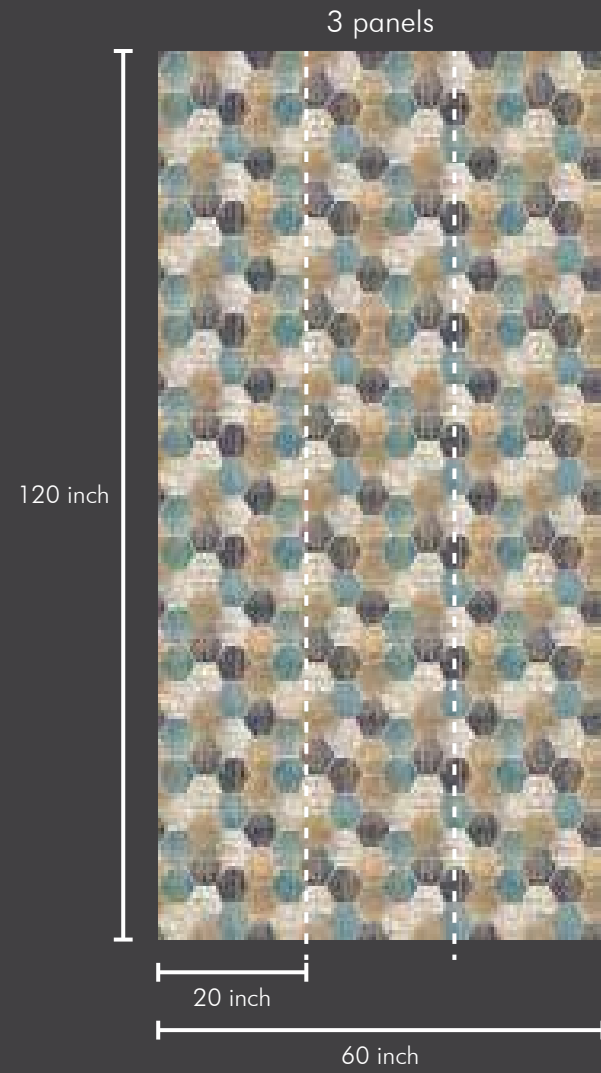

120 inch

20 inch

60 inch

Roll Size : 20 inch x 360 inch = 50 sft.

Panel Size : 20 inch x 120 inch = 17 sft.

# SMART WALLPAPER

ONE ROLL. ONE DESIGN. ZERO WASTAGE.

3 panels

3 panels

3 panels

SW1011-4

Roll Size : 20 inch x 360 inch = 50 sft.

Panel Size : 20 inch x 120 inch = 17 sft.

SW1012-1

3 panels

120 inch

20 inch

60 inch

Roll Size : 20 inch x 360 inch = 50 sft.

Panel Size : 20 inch x 120 inch = 17 sft.

**SMART WALLPAPER**  
ONE ROLL. ONE DESIGN. ZERO WASTAGE.