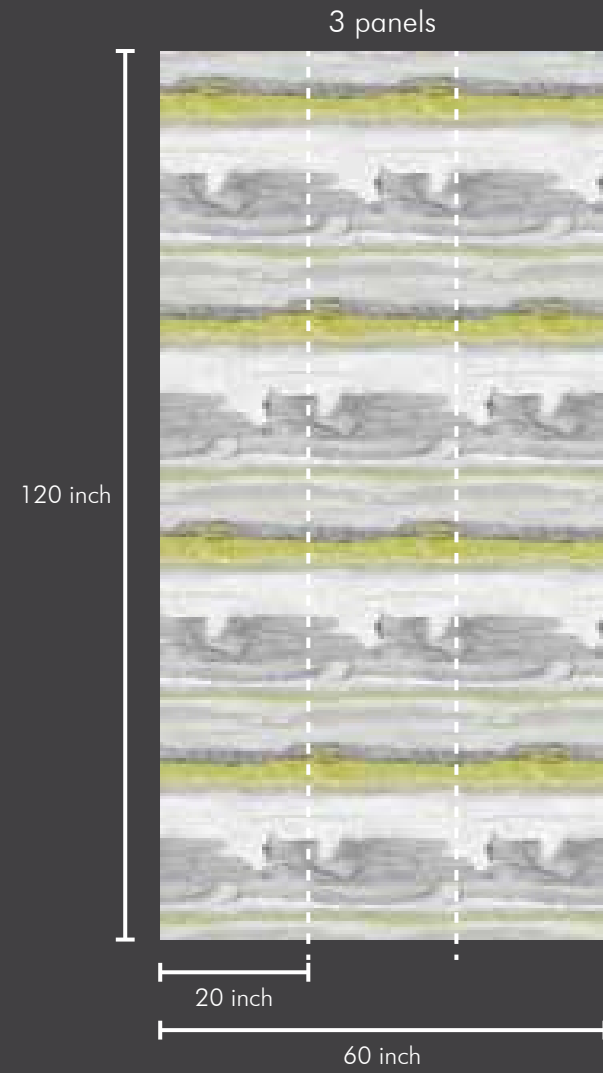

Roll Size : 20 inch x 360 inch = 50 sft.

Panel Size : 20 inch x 120 inch = 17 sft.