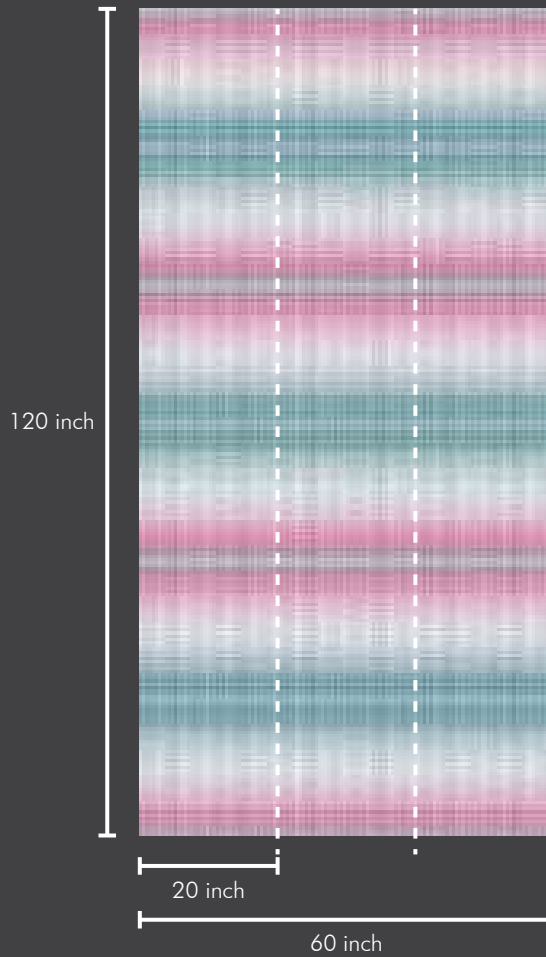

3 panels

SW1005-3