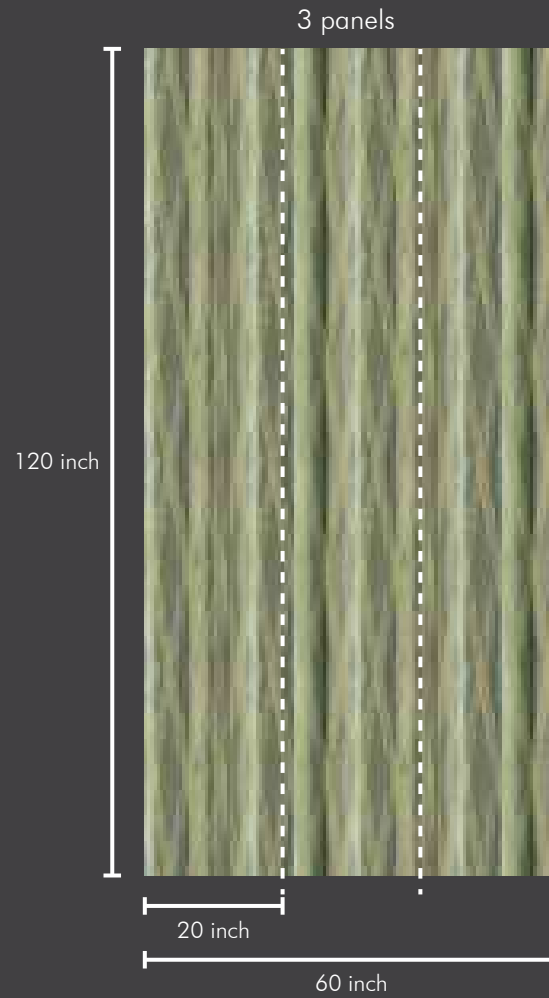

SMART WALLPAPER

ONE ROLL. ONE DESIGN. ZERO WASTAGE.

SW1003-3