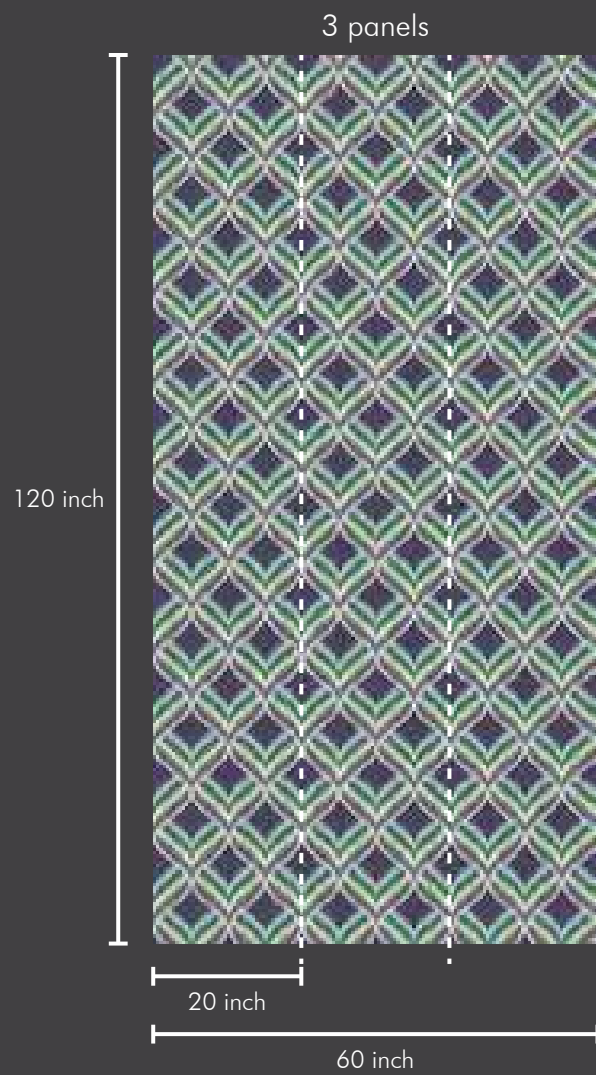

Roll Size : 20 inch x 360 inch = 50 sft.

Panel Size : 20 inch x 120 inch = 17 sft.