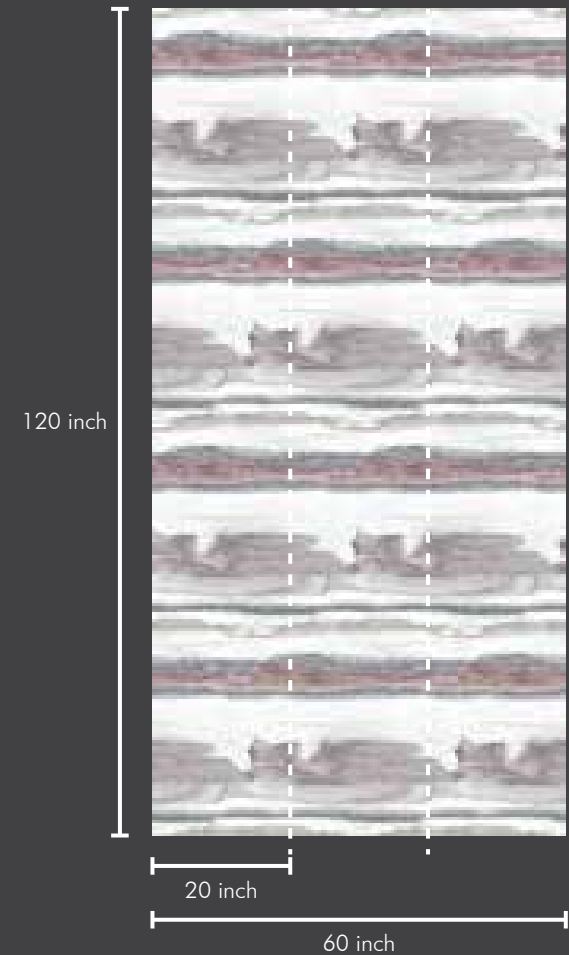

Roll Size : 20 inch x 360 inch = 50 sft.

Panel Size : 20 inch x 120 inch = 17 sft.

**SMART WALLPAPER**  
ONE ROLL. ONE DESIGN. ZERO WASTAGE.

3 panels

**SW1002-2**

3 panels

**SW1002-3**

3 panels