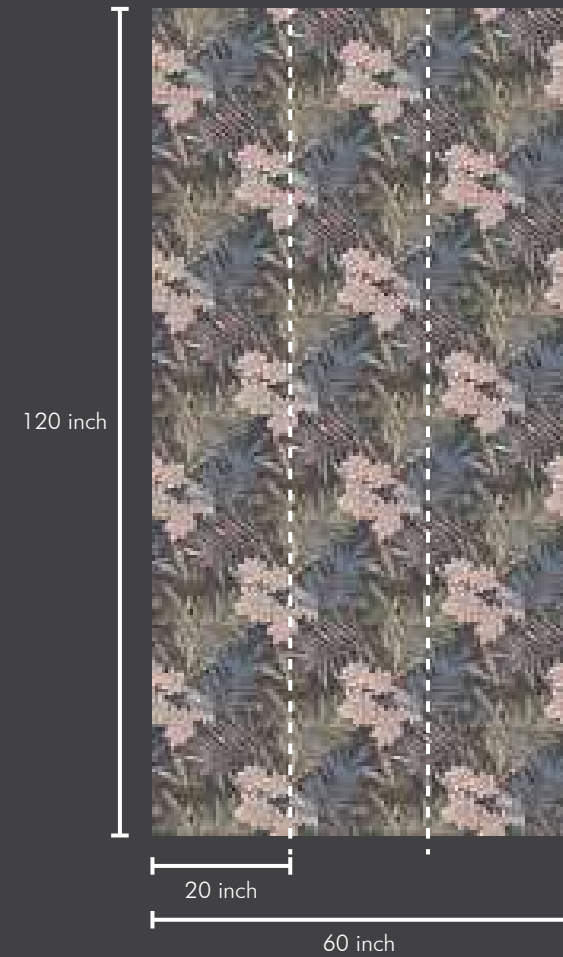

SMART WALLPAPER

ONE ROLL. ONE DESIGN. ZERO WASTAGE.

3 panels

3 panels

3 panels